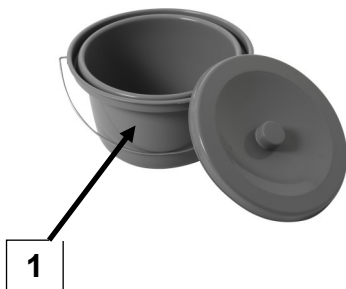

Spare parts

1-1291-60 COMFORT +

Item	Part number	Description
1	1-1290-99	Bucket with lid grey
2	0-1292-01	Seat
3	0-1292-02	Seat with hole
4	0-49-106-10	Rubber foot grey
5	0-1292-03	Backrest
6	0-1292-04	Armrest