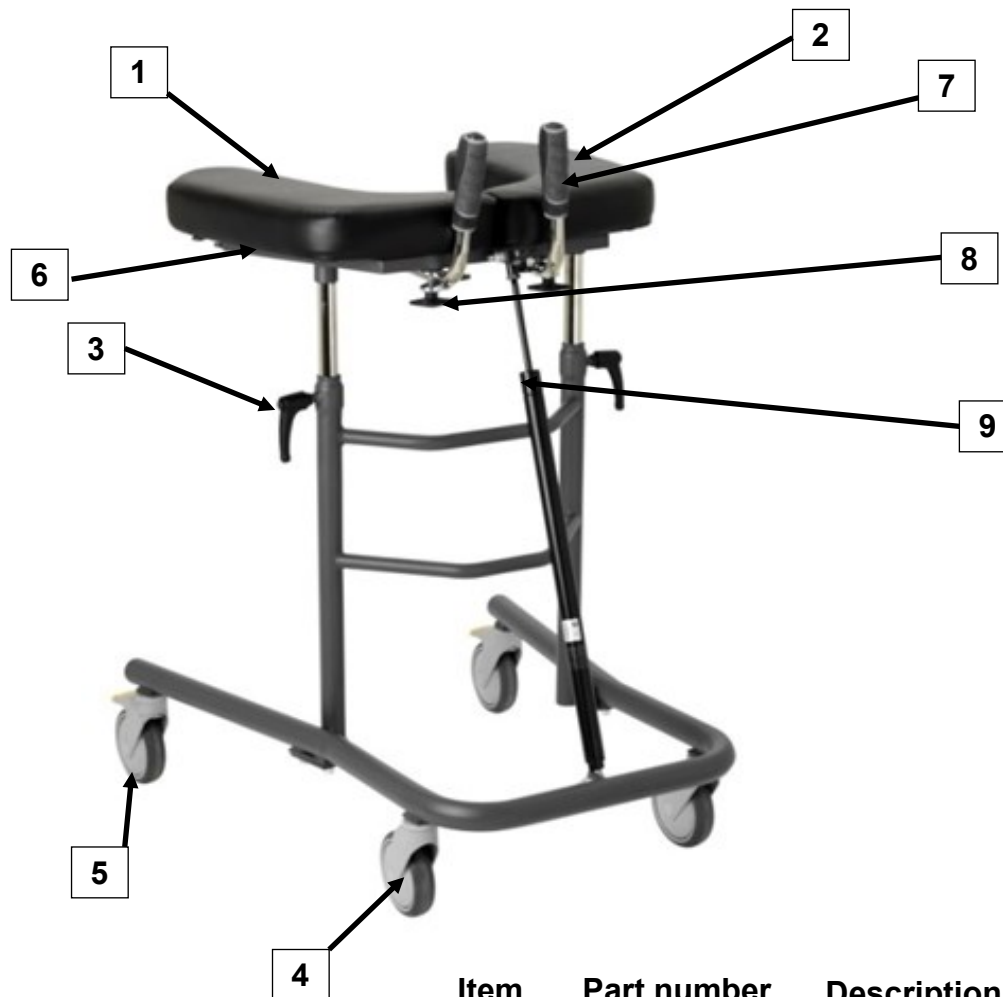

Spare parts

1-2251 Walking table ALBE GAS

Item	Part number	Description
1	0-2250-20	Pillow right
2	0-2250-21	Pillow left
3	0-2250-19	Locking M8 x 15 (height adj.)
4	0-2250-38	Wheel D=125
5	0-2250-39	Wheel with brake D=125
6	0-2250-41	Locking knob M6 (pillow)
7	0-2250-40	Rubber handle
8	0-2250-18	Locking knob (handles)
9	0-2251-50	Gas spring