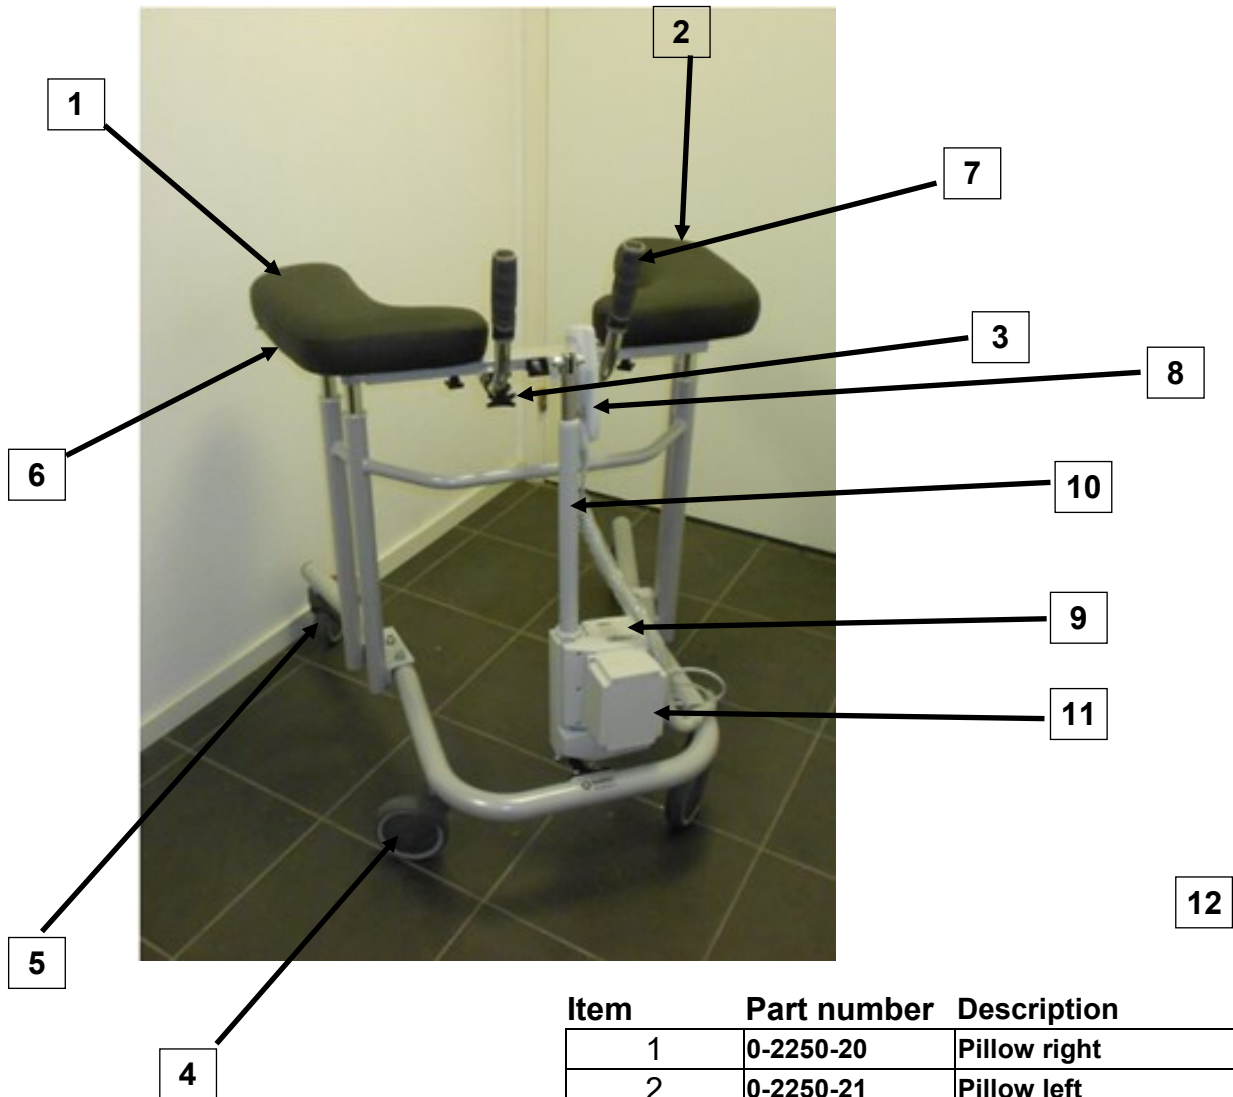

## Spare parts

### 1-2257 Walking table ALBE EL

Item	Part number	Description
1	0-2250-20	Pillow right
2	0-2250-21	Pillow left
3	0-2250-18	Locking knob (handles)
4	0-2250-38	Wheel D=125
5	0-2250-39	Wheel with brake D=125
6	0-2250-41	Locking knob M6 (pillow)
7	0-2250-40	Rubber handle
8	0-2255-83	Hand control
9	0-2255-81	Control unit
10	0-2255-82	Actuator
11	0-2255-84	Battery
12	0-2255-85	Battery charging cable