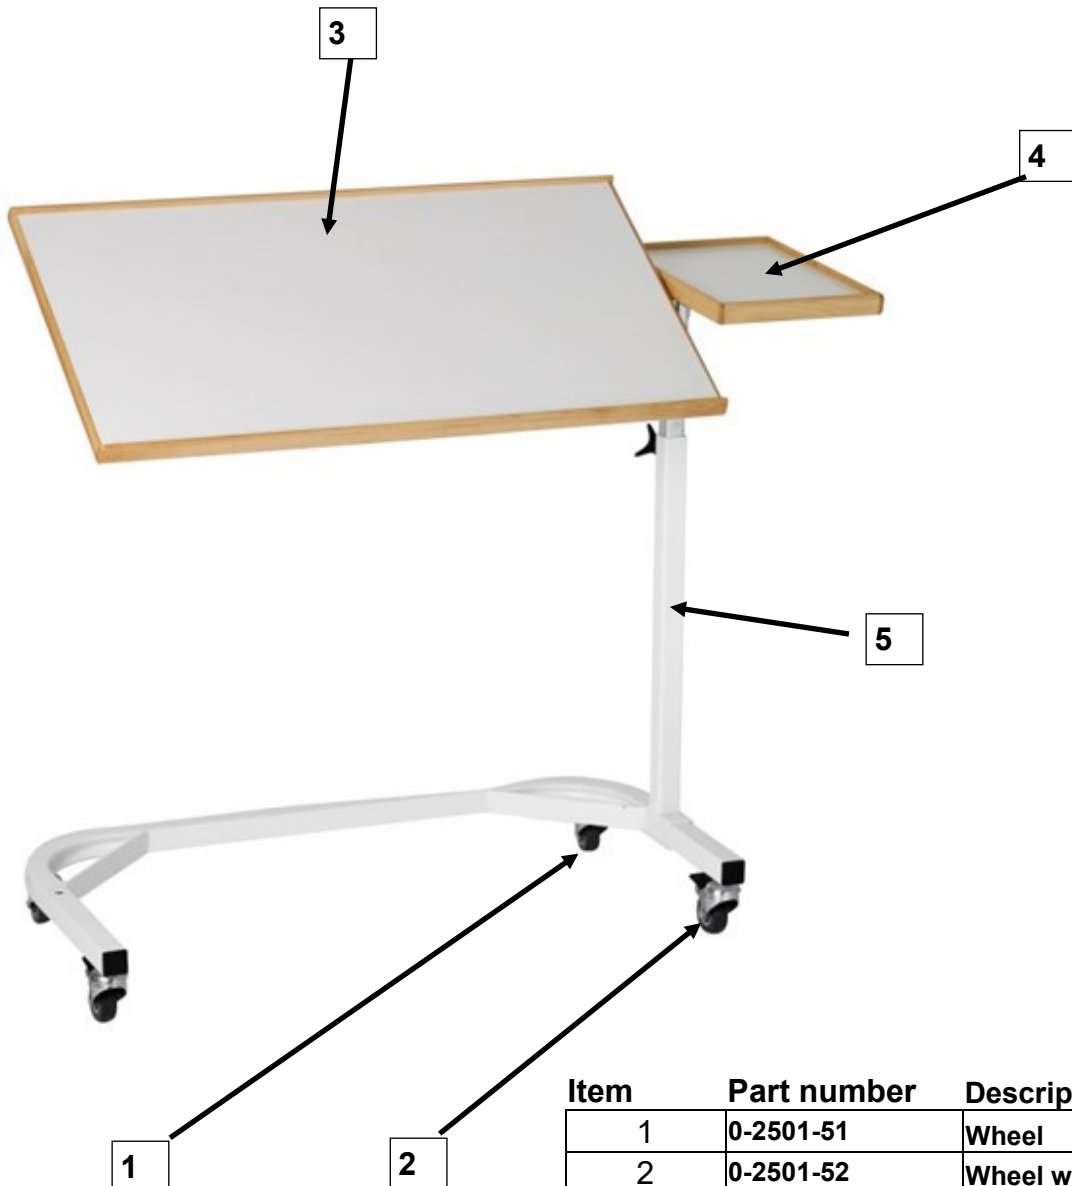

## Spare parts

### 1-2503-V NORDIC LARGE overbed table white

Item	Part number	Description
1	0-2501-51	Wheel
2	0-2501-52	Wheel with brake
3	0-2503-12-V	Tabletop white
4	0-2501-13-V	Sideboard white
5	1-2500-V	Extra legs for table