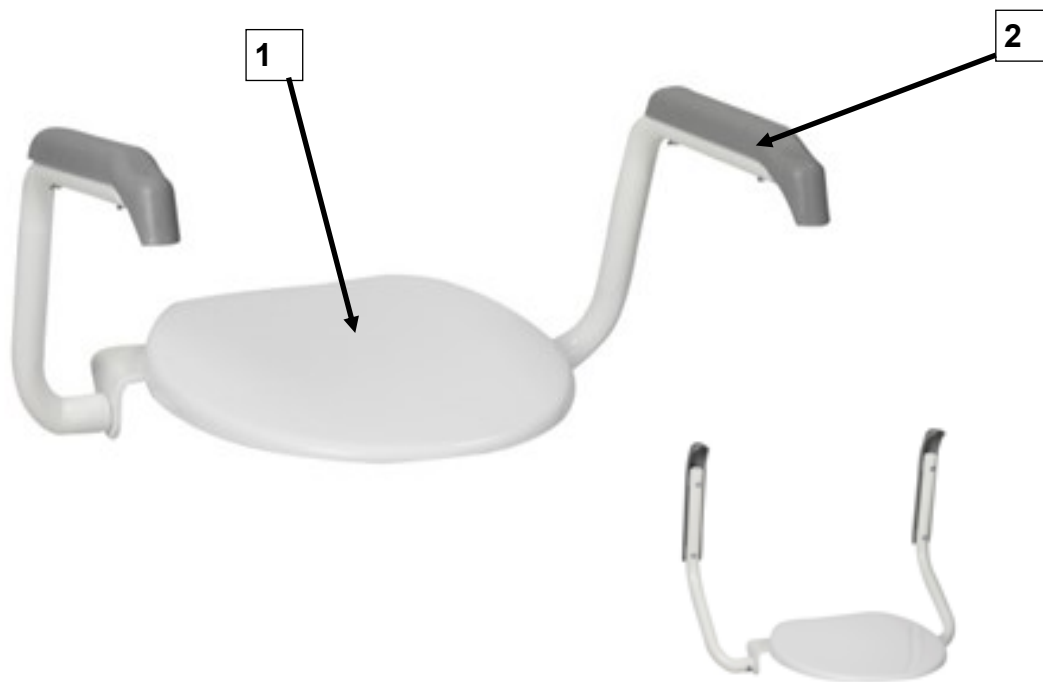

NORDIC
COMFORT AND DIGNITY FOR ALL

1-1226-GB

Spare parts

1-1226 STANDUP STANDARD

Item	Part number	Description
1	0-1201-03	Toilet seat
2	0-1226-60	Armplates grey